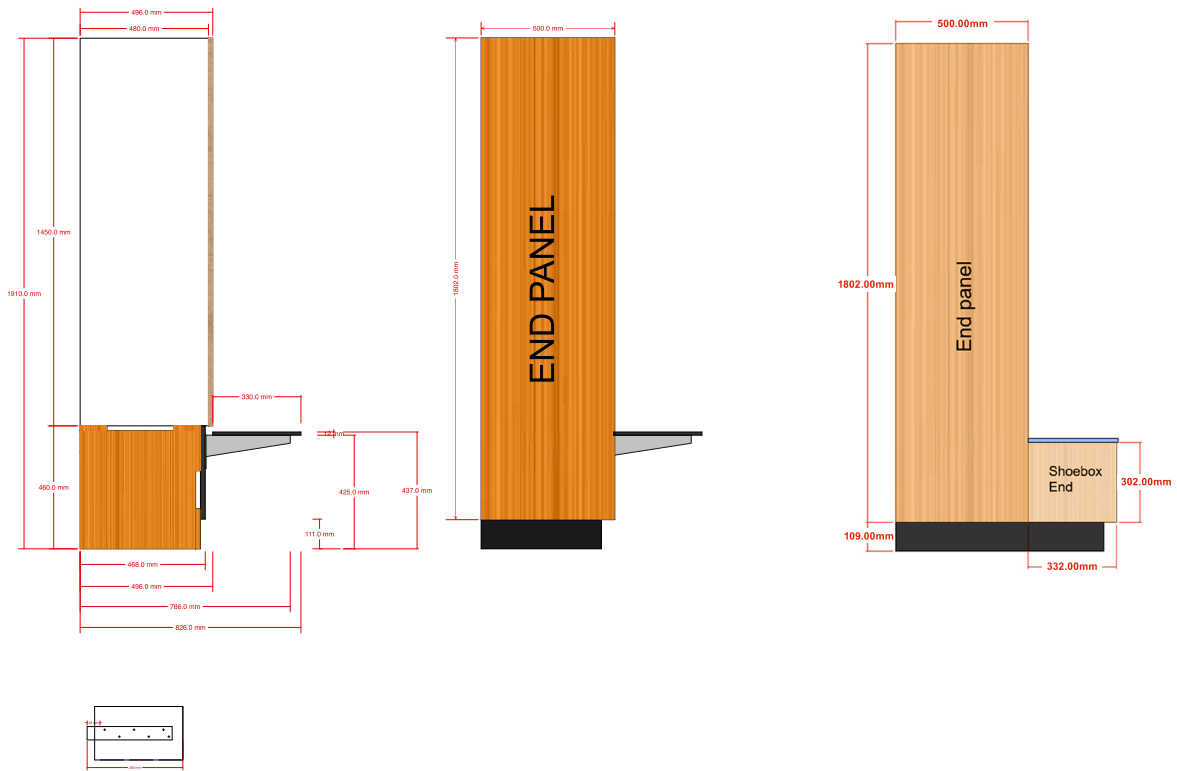

INTERLOC LOCKER TYPE **INTERLOC G5**

**5 DOOR HIGH DOOR LOCKER UNIT.
SMALL BAG AND PERSONAL ITEMS.
DESIGNED TO ALLOW SEATING TO FRONT.**

3 YEAR WARRANTY

- ▶ 1450mm high x 500mm deep (standard)
(Option for 1600mm high)
- ▶ Compact Laminate Seating
- ▶ 450mm high plinth black (standard)
- ▶ Coloured plinth available upon request
- ▶ Cantilevered seat 300mm w
- ▶ Open Shoe Storage under (optional)
- ▶ Locker 300mm or 400mm w (standard)
- ▶ Custom dimensions available upon request
- ▶ Nominate Interloc Locking - request Interloc options
- ▶ Bulkheads available
- ▶ End Panels / Filler Panels to suit
- ▶ Interloc Numbering coloured labels or option for printed labels at extra cost
- ▶ Vents optional (vertical or horizontal)
- ▶ Sloping Tops optional
- ▶ Coloured Internals optional

REVIT Portal
portal.interloc.com.au

Locker Builder
(separate to Revit)

SEATING

G Style seat with 25mm postformed
high pressure laminate
Open shoe storage shown

G Style seat with compact laminate seating
Open shoe storage shown
13mm Laminex Classic Oak (standard)
Other colours available on request
but may incur additional cost

G Style seat with 40mm padded upholstery
Open shoe storage shown