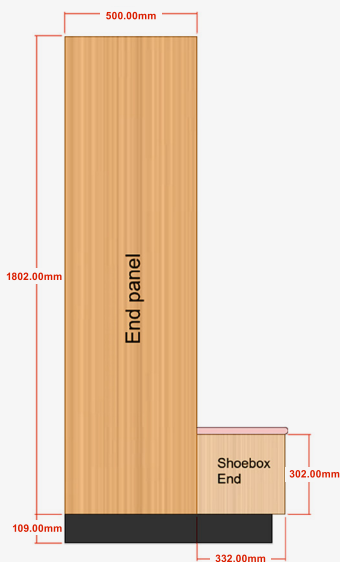

INTERLOC LOCKER TYPE **INTERLOC G5**

**5 DOOR HIGH DOOR LOCKER UNIT.
SMALL BAG AND PERSONAL ITEMS.
DESIGNED TO ALLOW SEATING TO FRONT.**

3 YEAR WARRANTY

- ▶ 1450mm high x 500mm deep (standard)
(Option for 1600mm high)
- ▶ Compact Laminate Seating
- ▶ 450mm high plinth black (standard)
- ▶ Coloured plinth available upon request
- ▶ Cantilevered seat 300mm w
- ▶ Open Shoe Storage under (optional)
- ▶ Locker 300mm or 400mm w (standard)
- ▶ Custom dimensions available upon request
- ▶ Nominate Interloc Locking - request Interloc options
- ▶ Bulkheads available
- ▶ End Panels / Filler Panels to suit
- ▶ Interloc Numbering coloured labels or option for printed labels at extra cost
- ▶ Vents optional (vertical or horizontal)
- ▶ Sloping Tops optional
- ▶ Coloured Internals optional

REVIT Portal
portal.interloc.com.au

Locker Builder
(separate to Revit)

SEATING

G Style seat with 25mm postformed
high pressure laminate
Open shoe storage shown

G Style seat with compact laminate seating
Open shoe storage shown
13mm Laminex Classic Oak (standard)
Other colours available on request
but may incur additional cost

G Style seat with 40mm padded upholstery
Open shoe storage shown