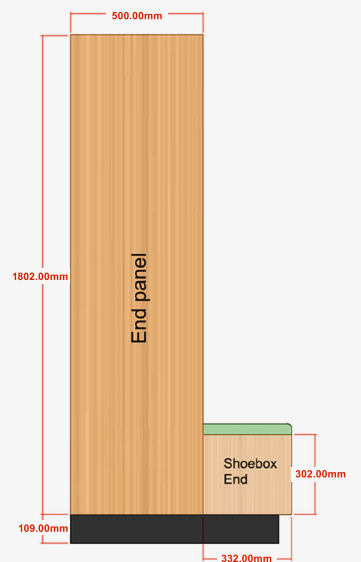

INTERLOC LOCKER TYPE **INTERLOC G5**

**5 DOOR HIGH DOOR LOCKER UNIT.
SMALL BAG AND PERSONAL ITEMS.
DESIGNED TO ALLOW SEATING TO FRONT.**

3 YEAR WARRANTY

- ▶ 1450mm high x 500mm deep (standard)
(Option for 1600mm high)
- ▶ Compact Laminate Seating
- ▶ 450mm high plinth black (standard)
- ▶ Coloured plinth available upon request
- ▶ Cantilevered seat 300mm w
- ▶ Open Shoe Storage under (optional)
- ▶ Locker 300mm or 400mm w (standard)
- ▶ Custom dimensions available upon request
- ▶ Nominate Interloc Locking - request Interloc options
- ▶ Bulkheads available
- ▶ End Panels / Filler Panels to suit
- ▶ Interloc Numbering coloured labels or option for printed labels at extra cost
- ▶ Vents optional (vertical or horizontal)
- ▶ Sloping Tops optional
- ▶ Coloured Internals optional

REVIT Portal
portal.interloc.com.au

Locker Builder
(separate to Revit)

SEATING

G Style seat with 25mm postformed
high pressure laminate
Open shoe storage shown

G Style seat with compact laminate seating
Open shoe storage shown
13mm Laminex Classic Oak (standard)
Other colours available on request
but may incur additional cost

G Style seat with 40mm padded upholstery
Open shoe storage shown