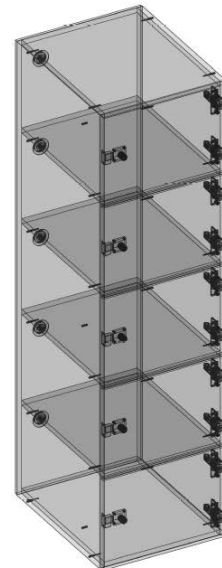

INTERLOC LOCKER TYPE **INTERLOC G5**

**5 DOOR HIGH DOOR LOCKER UNIT.
SMALL BAG AND PERSONAL ITEMS.
DESIGNED TO ALLOW SEATING TO FRONT.**

3 YEAR WARRANTY

- ▶ 1450mm high x 500mm deep (standard)
(Option for 1600mm high)
- ▶ Compact Laminate Seating
- ▶ 450mm high plinth black (standard)
- ▶ Coloured plinth available upon request
- ▶ Cantilevered seat 300mm w
- ▶ Open Shoe Storage under (optional)
- ▶ Locker 300mm or 400mm w (standard)
- ▶ Custom dimensions available upon request
- ▶ Nominate Interloc Locking - request Interloc options
- ▶ Bulkheads available
- ▶ End Panels / Filler Panels to suit
- ▶ Interloc Numbering coloured labels or option for printed labels at extra cost
- ▶ Vents optional (vertical or horizontal)
- ▶ Sloping Tops optional
- ▶ Coloured Internals optional

REVIT Portal
portal.interloc.com.au

Locker Builder
(separate to Revit)

SEATING

G Style seat with 25mm postformed
high pressure laminate
Open shoe storage shown

G Style seat with compact laminate seating
Open shoe storage shown
13mm Laminex Classic Oak (standard)
Other colours available on request
but may incur additional cost

G Style seat with 40mm padded upholstery
Open shoe storage shown