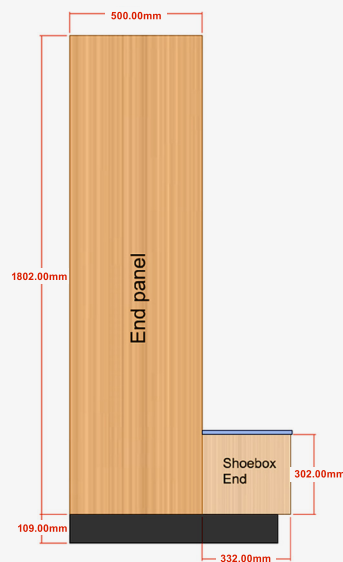

INTERLOC LOCKER TYPE **INTERLOC G5**

**5 DOOR HIGH DOOR LOCKER UNIT.
SMALL BAG AND PERSONAL ITEMS.
DESIGNED TO ALLOW SEATING TO FRONT.**

3 YEAR WARRANTY

- ▶ 1450mm high x 500mm deep (standard)
(Option for 1600mm high)
- ▶ Compact Laminate Seating
- ▶ 450mm high plinth black (standard)
- ▶ Coloured plinth available upon request
- ▶ Cantilevered seat 300mm w
- ▶ Open Shoe Storage under (optional)
- ▶ Locker 300mm or 400mm w (standard)
- ▶ Custom dimensions available upon request
- ▶ Nominate Interloc Locking - request Interloc options
- ▶ Bulkheads available
- ▶ End Panels / Filler Panels to suit
- ▶ Interloc Numbering coloured labels or option for printed labels at extra cost
- ▶ Vents optional (vertical or horizontal)
- ▶ Sloping Tops optional
- ▶ Coloured Internals optional

REVIT Portal
portal.interloc.com.au

Locker Builder
(separate to Revit)

SEATING

G Style seat with 25mm postformed
high pressure laminate
Open shoe storage shown

G Style seat with compact laminate seating
Open shoe storage shown
13mm Laminex Classic Oak (standard)
Other colours available on request
but may incur additional cost

G Style seat with 40mm padded upholstery
Open shoe storage shown