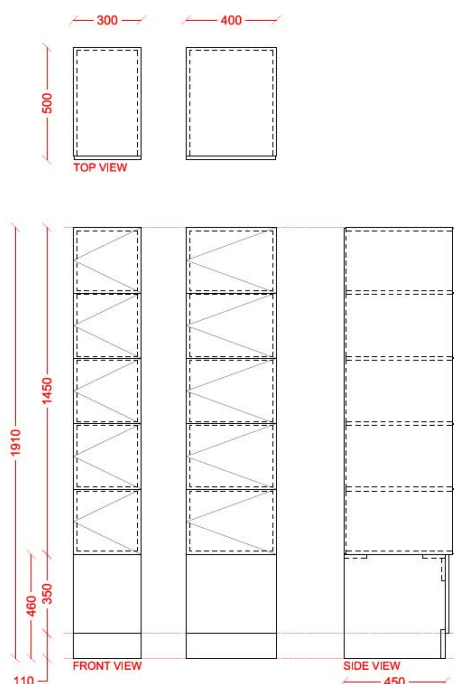

INTERLOC LOCKER TYPE **INTERLOC G5**

**5 DOOR HIGH DOOR LOCKER UNIT.
SMALL BAG AND PERSONAL ITEMS.
DESIGNED TO ALLOW SEATING TO FRONT.**

3 YEAR WARRANTY

- ▶ 1450mm high x 500mm deep (standard)
(Option for 1600mm high)
- ▶ Compact Laminate Seating
- ▶ 450mm high plinth black (standard)
- ▶ Coloured plinth available upon request
- ▶ Cantilevered seat 300mm w
- ▶ Open Shoe Storage under (optional)
- ▶ Locker 300mm or 400mm w (standard)
- ▶ Custom dimensions available upon request
- ▶ Nominate Interloc Locking - request Interloc options
- ▶ Bulkheads available
- ▶ End Panels / Filler Panels to suit
- ▶ Interloc Numbering coloured labels or option for printed labels at extra cost
- ▶ Vents optional (vertical or horizontal)
- ▶ Sloping Tops optional
- ▶ Coloured Internals optional

REVIT Portal
portal.interloc.com.au

Locker Builder
(separate to Revit)

SEATING

G Style seat with 25mm postformed
high pressure laminate
Open shoe storage shown

G Style seat with compact laminate seating
Open shoe storage shown
13mm Laminex Classic Oak (standard)
Other colours available on request
but may incur additional cost

G Style seat with 40mm padded upholstery
Open shoe storage shown