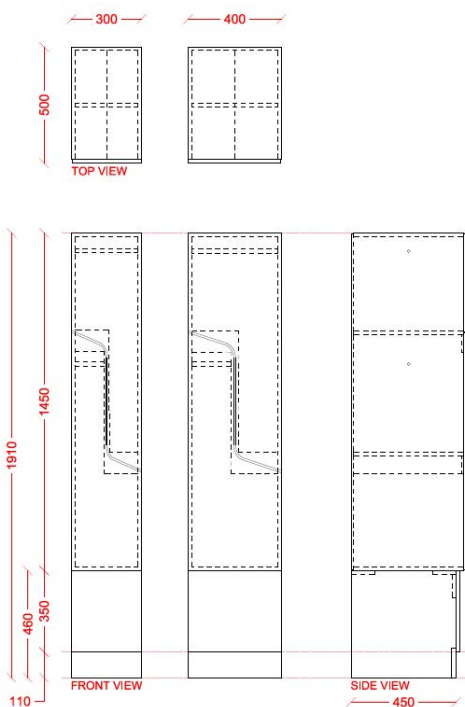

## INTERLOC LOCKER TYPE **INTERLOC G WAVE**

**IL HIGH PLINTH.  
2 DOOR HANGING INTERLOCKING TYPE.  
DESIGNED TO ALLOW SEATING TO FRONT OR  
AVAILABLE WITHOUT SEATING.**

### 3 YEAR WARRANTY

- ▶ 1450mm high x 500mm deep (standard)  
(option for 1600mm high)
- ▶ Compact Laminate Seating
- ▶ 450mm high plinth black (standard)
- ▶ Coloured plinth available upon request
- ▶ Cantilevered seat 300mm w
- ▶ Open Shoe Storage under (optional)
- ▶ Hanging height 950 mm
- ▶ Coat hangers supplied
- ▶ Locker 300mm or 400mm w (standard)
- ▶ Custom dimensions available upon request
- ▶ Nominate Interloc Locking - request Interloc options
- ▶ Bulkheads available
- ▶ End Panels / Filler Panels to suit
- ▶ Interloc Numbering coloured labels or option for printed labels at extra cost
- ▶ Vents optional (vertical or horizontal)
- ▶ Sloping Tops optional
- ▶ Coloured Internals optional

# SEATING

G Style seat with 25mm postformed  
high pressure laminate  
Open shoe storage shown

G Style seat with compact laminate seating  
Open shoe storage shown  
13mm Laminex Classic Oak (standard)  
Other colours available on request  
but may incur additional cost

G Style seat with 40mm padded upholstery  
Open shoe storage shown