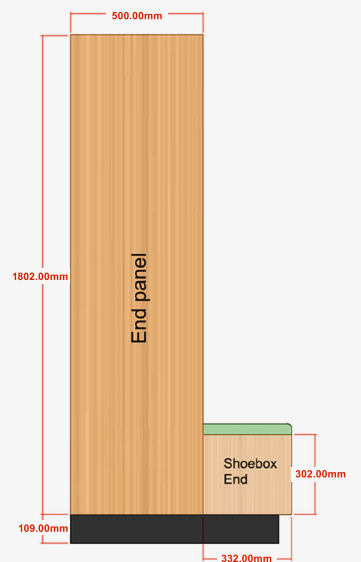

### 3 YEAR WARRANTY

- ▶ 1450mm high x 500mm deep (standard)  
(option for 1600mm high)
- ▶ Compact Laminate Seating
- ▶ 450mm high plinth black (standard)
- ▶ Coloured plinth available upon request
- ▶ Cantilevered seat 300mm w
- ▶ Open Shoe Storage under (optional)
- ▶ Hanging height 950 mm
- ▶ Coat hangers supplied
- ▶ Locker 300mm or 400mm w (standard)
- ▶ Custom dimensions available upon request
- ▶ Nominate Interloc Locking - request Interloc options
- ▶ Bulkheads available
- ▶ End Panels / Filler Panels to suit
- ▶ Interloc Numbering coloured labels or option for printed labels at extra cost
- ▶ Vents optional (vertical or horizontal)
- ▶ Sloping Tops optional
- ▶ Coloured Internals optional

# SEATING

G Style seat with 25mm postformed  
high pressure laminate  
Open shoe storage shown

G Style seat with compact laminate seating  
Open shoe storage shown  
13mm Laminex Classic Oak (standard)  
Other colours available on request  
but may incur additional cost