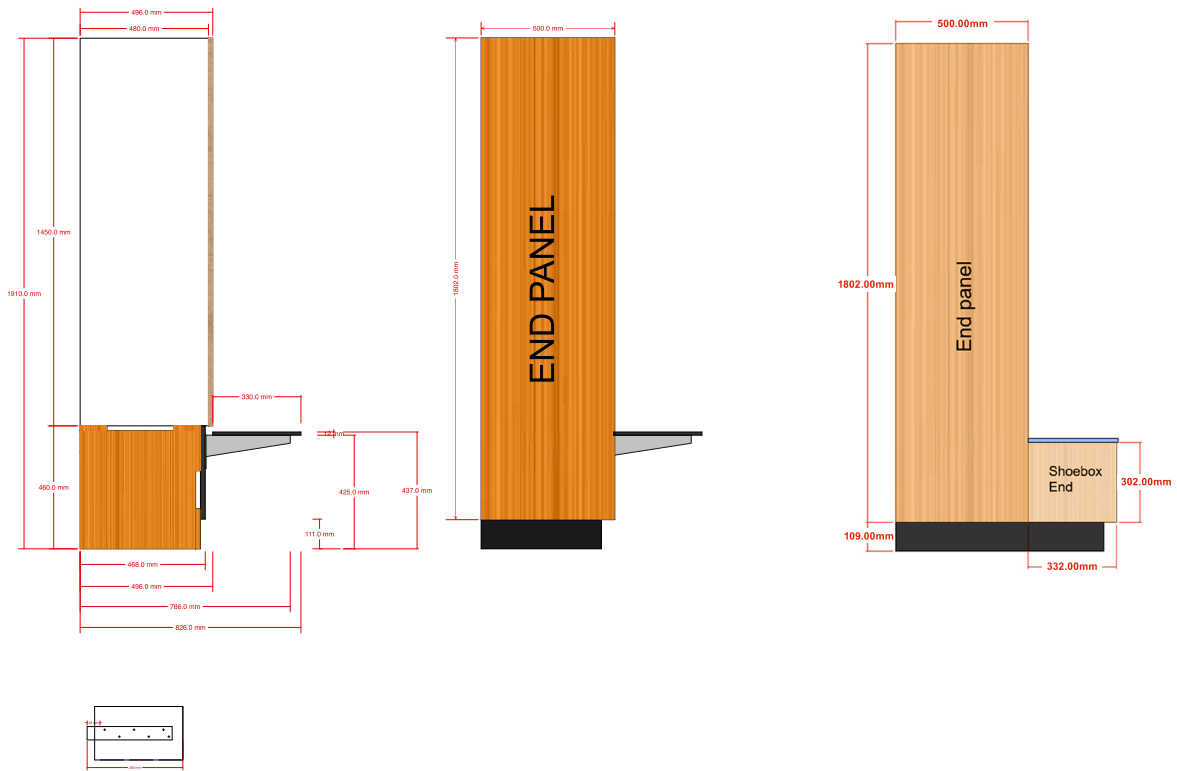

## INTERLOC LOCKER TYPE **INTERLOC G WAVE**

**IL HIGH PLINTH.  
2 DOOR HANGING INTERLOCKING TYPE.  
DESIGNED TO ALLOW SEATING TO FRONT OR  
AVAILABLE WITHOUT SEATING.**

### 3 YEAR WARRANTY

- ▶ 1450mm high x 500mm deep (standard)  
(option for 1600mm high)
- ▶ Compact Laminate Seating
- ▶ 450mm high plinth black (standard)
- ▶ Coloured plinth available upon request
- ▶ Cantilevered seat 300mm w
- ▶ Open Shoe Storage under (optional)
- ▶ Hanging height 950 mm
- ▶ Coat hangers supplied
- ▶ Locker 300mm or 400mm w (standard)
- ▶ Custom dimensions available upon request
- ▶ Nominate Interloc Locking - request Interloc options
- ▶ Bulkheads available
- ▶ End Panels / Filler Panels to suit
- ▶ Interloc Numbering coloured labels or option for printed labels at extra cost
- ▶ Vents optional (vertical or horizontal)
- ▶ Sloping Tops optional
- ▶ Coloured Internals optional

# SEATING

G Style seat with 25mm postformed  
high pressure laminate  
Open shoe storage shown

G Style seat with compact laminate seating  
Open shoe storage shown  
13mm Laminex Classic Oak (standard)  
Other colours available on request  
but may incur additional cost