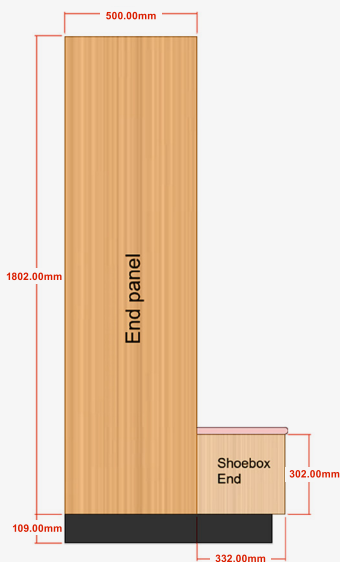

SEATING

G Style seat with 25mm postformed
high pressure laminate
Open shoe storage shown