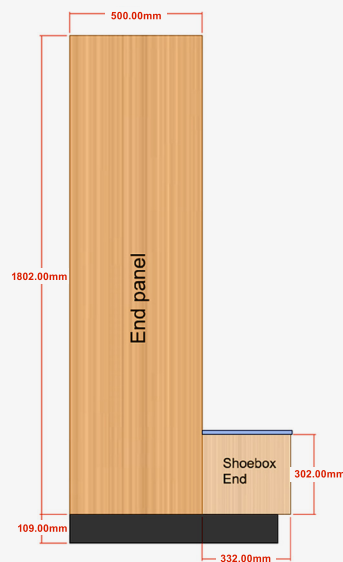

G Style seat with compact laminate seating
Open shoe storage shown
13mm Laminex Classic Oak (standard)
Other colours available on request
but may incur additional cost