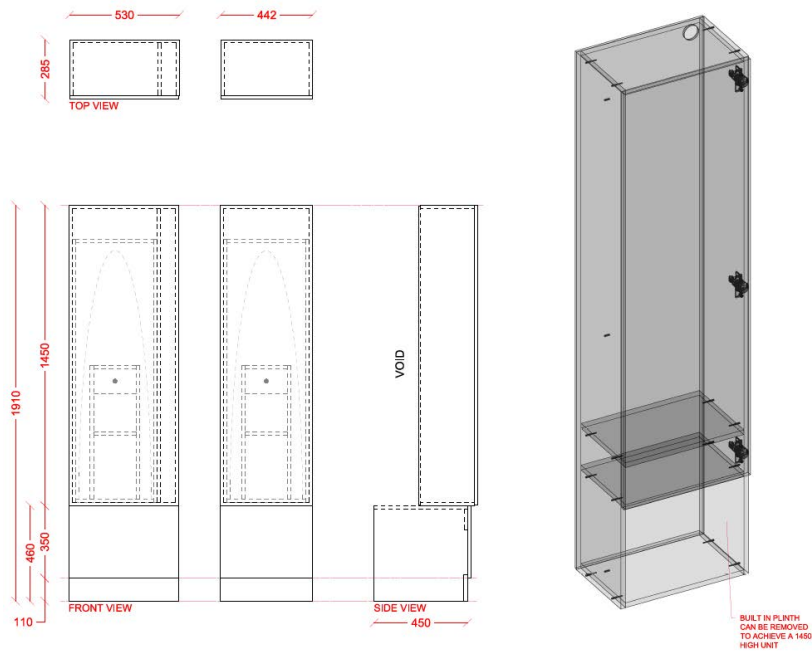

INTERLOC LOCKER TYPE

INTERLOC G STYLE - 1 DOOR IRONING BOARD UNIT

3 YEAR WARRANTY on cabinetry

- ▶ G Style Ironing Unit 1450mm high x .442mm wide
- ▶ 1 x rectangular door plinth 450mm high black (Standard) to suit integrated seating.
- ▶ Coloured plinth available upon request
- ▶ Cavity behind to allow for lead to plugged into GPO
- ▶ Interloc advise GPO to be provided by others at a height of 1800mm off the FFL to allow access to GPO once unit is installed.
- ▶ Ironing board 950mm extended.
- ▶ Robin Hood ironing station includes board and cover
- ▶ Iron supplied
- ▶ Hardwired
- ▶ Timer
- ▶ White carcass
- ▶ Timber laminate
- ▶ Bulkheads available
- ▶ End Panels / Filler Panels to suit
- ▶ Interloc Numbering coloured labels or option for printed labels at extra cost
- ▶ Sloping Tops (optional)
- ▶ Coloured Internals (optional)

REVIT Portal
portal.interloc.com.au

Locker Builder
(separate to Revit)

SEATING

G Style seat with 25mm postformed
high pressure laminate
Open shoe storage shown

G Style seat with compact laminate seating
Open shoe storage shown
13mm Laminex Classic Oak (standard)
Other colours available on request
but may incur additional cost

G Style seat with 40mm padded upholstery
Open shoe storage shown