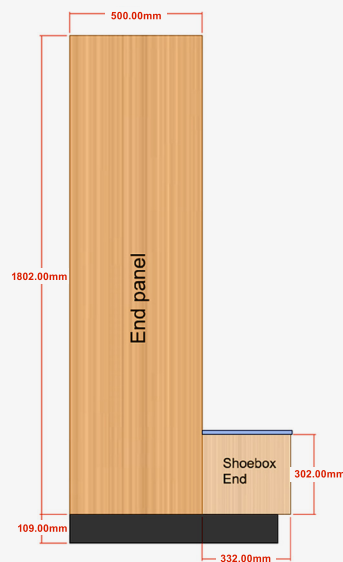

INTERLOC LOCKER TYPE

INTERLOC G STYLE - 1 DOOR IRONING BOARD UNIT

3 YEAR WARRANTY on cabinetry

- ▶ G Style Ironing Unit 1450mm high x .442mm wide
- ▶ 1 x rectangular door plinth 450mm high black (Standard) to suit integrated seating.
- ▶ Coloured plinth available upon request
- ▶ Cavity behind to allow for lead to plugged into GPO
- ▶ Interloc advise GPO to be provided by others at a height of 1800mm off the FFL to allow access to GPO once unit is installed.
- ▶ Ironing board 950mm extended.
- ▶ Robin Hood ironing station includes board and cover
- ▶ Iron supplied
- ▶ Hardwired
- ▶ Timer
- ▶ White carcass
- ▶ Timber laminate
- ▶ Bulkheads available
- ▶ End Panels / Filler Panels to suit
- ▶ Interloc Numbering coloured labels or option for printed labels at extra cost
- ▶ Sloping Tops (optional)
- ▶ Coloured Internals (optional)

REVIT Portal
portal.interloc.com.au

Locker Builder
(separate to Revit)

SEATING

G Style seat with 25mm postformed
high pressure laminate
Open shoe storage shown

G Style seat with compact laminate seating
Open shoe storage shown
13mm Laminex Classic Oak (standard)
Other colours available on request
but may incur additional cost

G Style seat with 40mm padded upholstery
Open shoe storage shown