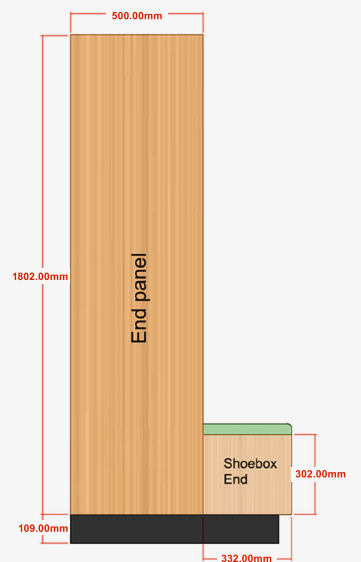

INTERLOC LOCKER TYPE

INTERLOC G STYLE - 1 DOOR IRONING BOARD UNIT

3 YEAR WARRANTY on cabinetry

- ▶ G Style Ironing Unit 1450mm high x .442mm wide
- ▶ 1 x rectangular door plinth 450mm high black (Standard) to suit integrated seating.
- ▶ Coloured plinth available upon request
- ▶ Cavity behind to allow for lead to plugged into GPO
- ▶ Interloc advise GPO to be provided by others at a height of 1800mm off the FFL to allow access to GPO once unit is installed.
- ▶ Ironing board 950mm extended.
- ▶ Robin Hood ironing station includes board and cover
- ▶ Iron supplied
- ▶ Hardwired
- ▶ Timer
- ▶ White carcass
- ▶ Timber laminate
- ▶ Bulkheads available
- ▶ End Panels / Filler Panels to suit
- ▶ Interloc Numbering coloured labels or option for printed labels at extra cost
- ▶ Sloping Tops (optional)
- ▶ Coloured Internals (optional)

REVIT Portal
portal.interloc.com.au

Locker Builder
(separate to Revit)

SEATING

G Style seat with 25mm postformed
high pressure laminate
Open shoe storage shown

G Style seat with compact laminate seating
Open shoe storage shown
13mm Laminex Classic Oak (standard)
Other colours available on request
but may incur additional cost

G Style seat with 40mm padded upholstery
Open shoe storage shown