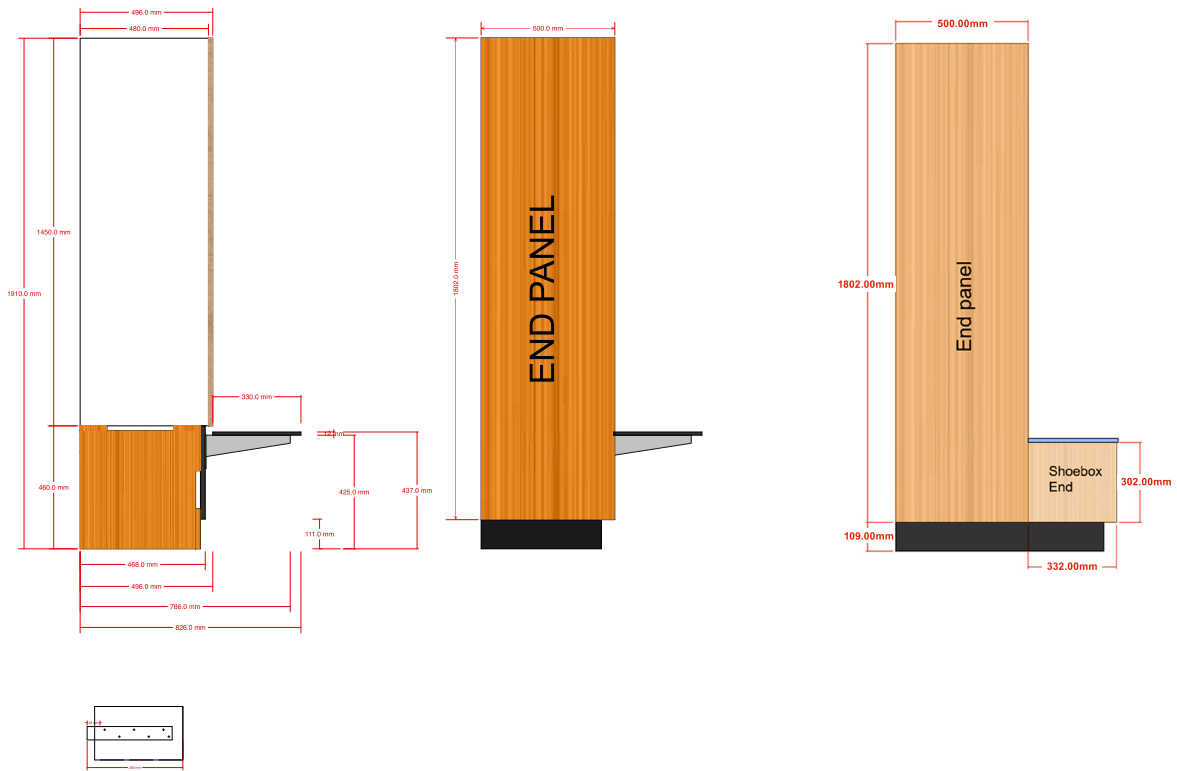

INTERLOC LOCKER TYPE

INTERLOC G STYLE - 1 DOOR IRONING BOARD UNIT

3 YEAR WARRANTY on cabinetry

- ▶ G Style Ironing Unit 1450mm high x .442mm wide
- ▶ 1 x rectangular door plinth 450mm high black (Standard) to suit integrated seating.
- ▶ Coloured plinth available upon request
- ▶ Cavity behind to allow for lead to plugged into GPO
- ▶ Interloc advise GPO to be provided by others at a height of 1800mm off the FFL to allow access to GPO once unit is installed.
- ▶ Ironing board 950mm extended.
- ▶ Robin Hood ironing station includes board and cover
- ▶ Iron supplied
- ▶ Hardwired
- ▶ Timer
- ▶ White carcass
- ▶ Timber laminate
- ▶ Bulkheads available
- ▶ End Panels / Filler Panels to suit
- ▶ Interloc Numbering coloured labels or option for printed labels at extra cost
- ▶ Sloping Tops (optional)
- ▶ Coloured Internals (optional)

REVIT Portal
portal.interloc.com.au

Locker Builder
(separate to Revit)

SEATING

G Style seat with 25mm postformed
high pressure laminate
Open shoe storage shown

G Style seat with compact laminate seating
Open shoe storage shown
13mm Laminex Classic Oak (standard)
Other colours available on request
but may incur additional cost

G Style seat with 40mm padded upholstery
Open shoe storage shown