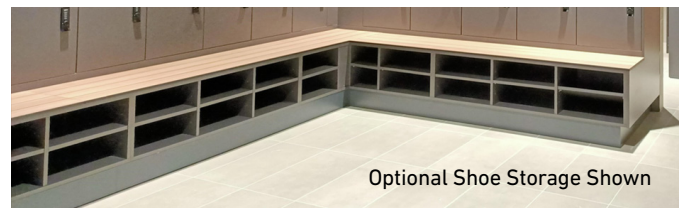

INTERLOC LOCKER TYPE

INTERLOC G STYLE - 1 DOOR IRONING BOARD UNIT

3 YEAR WARRANTY on cabinetry

- ▶ G Style Ironing Unit 1450mm high x .442mm wide
- ▶ 1 x rectangular door plinth 450mm high black (Standard) to suit integrated seating.
- ▶ Coloured plinth available upon request
- ▶ Cavity behind to allow for lead to plugged into GPO
- ▶ Interloc advise GPO to be provided by others at a height of 1800mm off the FFL to allow access to GPO once unit is installed.
- ▶ Ironing board 950mm extended.
- ▶ Robin Hood ironing station includes board and cover
- ▶ Iron supplied
- ▶ Hardwired
- ▶ Timer
- ▶ White carcass
- ▶ Timber laminate
- ▶ Bulkheads available
- ▶ End Panels / Filler Panels to suit
- ▶ Interloc Numbering coloured labels or option for printed labels at extra cost
- ▶ Sloping Tops (optional)
- ▶ Coloured Internals (optional)

REVIT Portal
portal.interloc.com.au

Locker Builder
(separate to Revit)

SEATING

G Style seat with 25mm postformed
high pressure laminate
Open shoe storage shown

G Style seat with compact laminate seating
Open shoe storage shown
13mm Laminex Classic Oak (standard)
Other colours available on request
but may incur additional cost