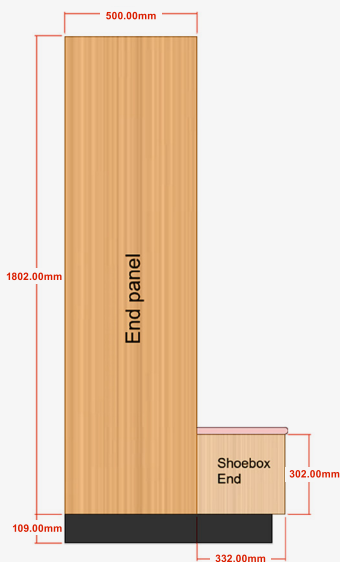

INTERLOC LOCKER TYPE

INTERLOC G STYLE - 1 DOOR IRONING BOARD UNIT

3 YEAR WARRANTY on cabinetry

- ▶ G Style Ironing Unit 1450mm high x .442mm wide
- ▶ 1 x rectangular door plinth 450mm high black (Standard) to suit integrated seating.
- ▶ Coloured plinth available upon request
- ▶ Cavity behind to allow for lead to plugged into GPO
- ▶ Interloc advise GPO to be provided by others at a height of 1800mm off the FFL to allow access to GPO once unit is installed.
- ▶ Ironing board 950mm extended.
- ▶ Robin Hood ironing station includes board and cover
- ▶ Iron supplied
- ▶ Hardwired
- ▶ Timer
- ▶ White carcass
- ▶ Timber laminate
- ▶ Bulkheads available
- ▶ End Panels / Filler Panels to suit
- ▶ Interloc Numbering coloured labels or option for printed labels at extra cost
- ▶ Sloping Tops (optional)
- ▶ Coloured Internals (optional)

REVIT Portal
portal.interloc.com.au

Locker Builder
(separate to Revit)

SEATING

G Style seat with 25mm postformed
high pressure laminate
Open shoe storage shown

G Style seat with compact laminate seating
Open shoe storage shown
13mm Laminex Classic Oak (standard)
Other colours available on request
but may incur additional cost

G Style seat with 40mm padded upholstery
Open shoe storage shown