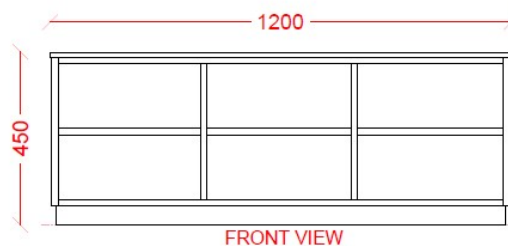

INTERLOC FREESTANDING SEATS WITH OPEN SHOE STORAGE

- ▶ Std with choice of MRMDF base, and Laminex Classic Oak Compact Laminate Top.
- ▶ Option for Padded Style Top.
- ▶ Std as .400mm Wide x .450mm High x 1.200m Long (Customizable)

TOP VIEW

FRONT VIEW

SIDE VIEW