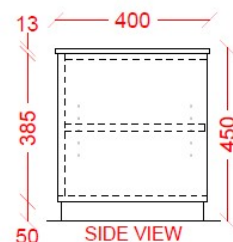

INTERLOC FREESTANDING SEATS WITH OPEN SHOE STORAGE

- ▶ Std with choice of MRMDF base, and Laminex Classic Oak Compact Laminate Top.
- ▶ Option for Padded Style Top.
- ▶ Std as .400mm Wide x .450mm High x 1.200m Long (Customizable)

TOP VIEW

FRONT VIEW

SIDE VIEW