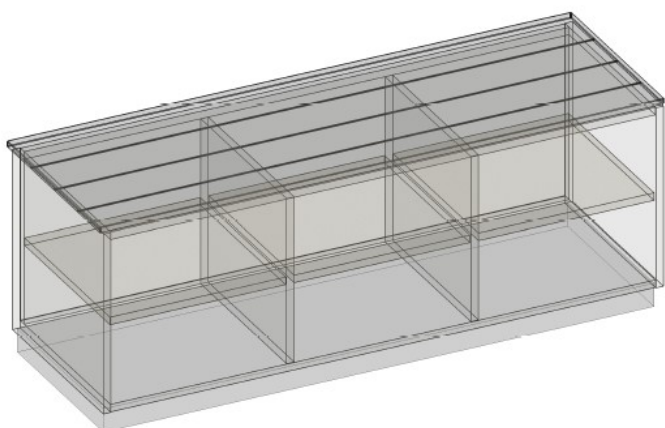

INTERLOC FREESTANDING SEATS WITH OPEN SHOE STORAGE

- ▶ Std with choice of MRMDF base, and Laminex Classic Oak Compact Laminate Top.
- ▶ Option for Padded Style Top.
- ▶ Std as .400mm Wide x .450mm High x 1.200m Long (Customizable)

TOP VIEW

FRONT VIEW

SIDE VIEW