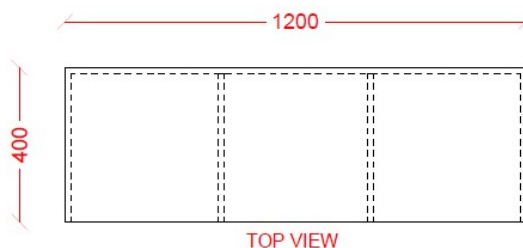

INTERLOC FREESTANDING SEATS WITH OPEN SHOE STORAGE

- ▶ Std with choice of MRMDF base, and Laminex Classic Oak Compact Laminate Top.
- ▶ Option for Padded Style Top.
- ▶ Std as .400mm Wide x .450mm High x 1.200m Long (Customizable)

TOP VIEW

FRONT VIEW

SIDE VIEW