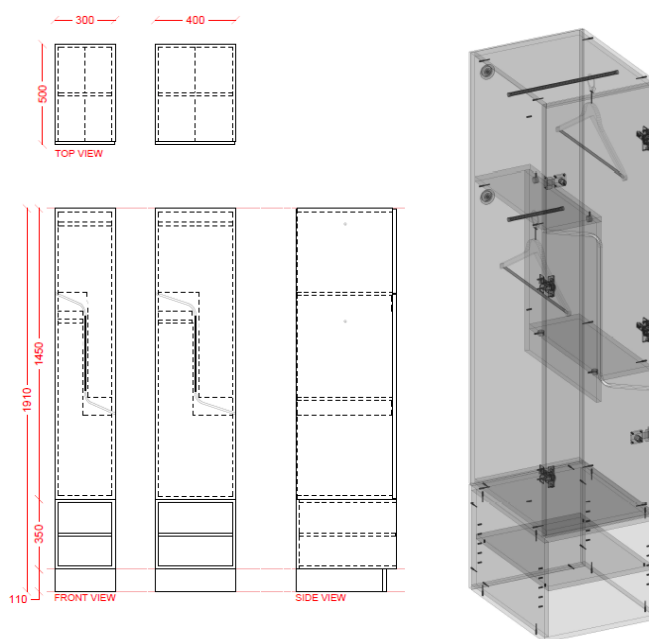

INTERLOC LOCKER TYPE

INTERLOC G WAVE - WITH OPEN SHOE STORAGE

3 YEAR WARRANTY

**OPEN SHOE STORAGE UNDER (WITHOUT SEATING).
DOOR INTERLOCKING TYPE: HANGING.
SUITABLE: BAG / SHIRTS / PANTS HANGING ETC.**

- ▶ Locker unit 1450mm high x 500mm deep (Standard)
(Option for 1600mm high)
- ▶ Open Shoe Storage under
- ▶ Hanging height 950 mm
- ▶ Coat hangers provided
- ▶ 300mm or 400mm w (standard)
- ▶ Custom dimensions available upon request
- ▶ Interloc Plinth 110mm high black (standard)
- ▶ Or Custom height plinth (Interloc recommend no lower than 80mm) custom colours also available
- ▶ Nominate Interloc Locking - request Interloc options
- ▶ Bulkheads available
- ▶ End Panels / Filler Panels to suit
- ▶ Interloc Numbering coloured labels or option for printed labels at extra cost
- ▶ Vents optional (vertical or horizontal)
- ▶ Sloping Tops optional
- ▶ Coloured Internals optional