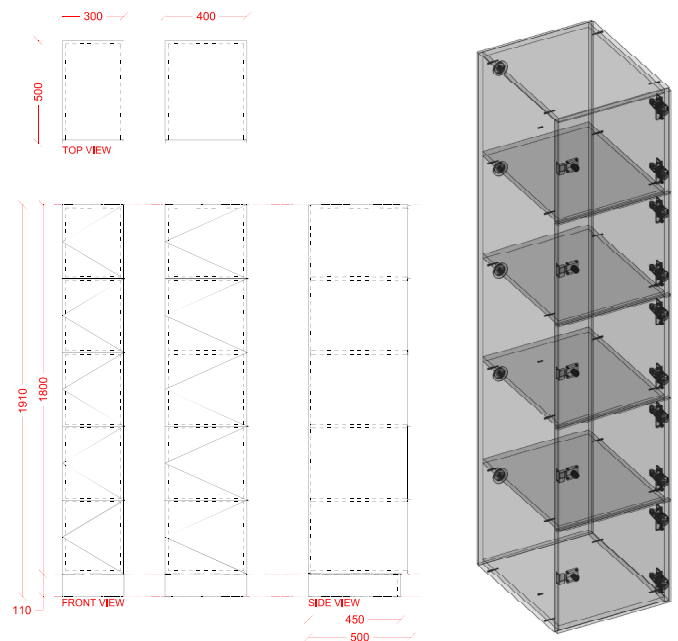

INTERLOC LOCKER TYPE

INTERLOC C5

5 DOOR LOCKER UNIT. SMALL BAG AND PERSONAL ITEMS.

- ▶ 1800mm high x 500mm deep (standard)
- ▶ 300mm wide or 400mm wide (standard)
- ▶ Custom dimensions available upon
- ▶ Interloc Plinth 110mm high black (standard)
- ▶ Or Custom height plinth (Interloc recommend no lower than 80mm) custom colours also available
- ▶ Nominate Interloc Locking - request Interloc options
- ▶ Bulkheads available
- ▶ End Panels / Filler Panels to suit
- ▶ Interloc Numbering coloured labels or option for printed labels at extra cost
- ▶ Vents optional (vertical or horizontal)
- ▶ Sloping Tops optional
- ▶ Coloured Internals optional