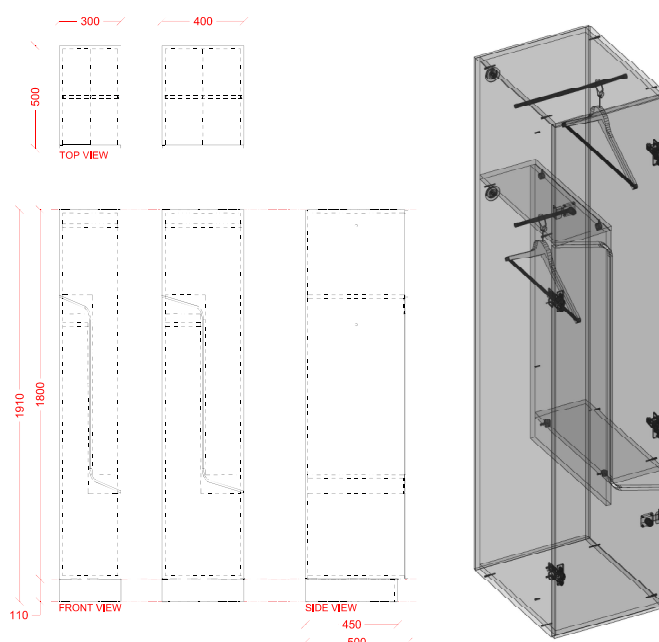

## INTERLOC LOCKER TYPE

# INTERLOC BH WAVE EXTRA LONG NECK

**EXTRA LONG NECK DOOR.  
EXTRA LONG HANGING LENGTH.  
SUITABLE: LONG COATS, BAGS, SHIRTS, TROUSERS ETC.**

- ▶ 1800mm high x 500mm deep (standard)
- ▶ 300mm wide or 400mm wide (standard)
- ▶ Hanging height 1280 mm
- ▶ Coat hangers included
- ▶ Custom dimensions available on request
- ▶ Interloc Plinth 110mm high black (standard)
- ▶ Or Custom height plinth (Interloc recommend no lower than 80mm) custom colours also available
- ▶ Nominate Interloc Locking - request Interloc options
- ▶ Bulkheads available
- ▶ End Panels Filler / Panels to suit
- ▶ Interloc Numbering coloured labels or option for printed labels at extra cost
- ▶ Vents optional (vertical or horizontal)
- ▶ Sloping Tops Optional
- ▶ Coloured Internals optional