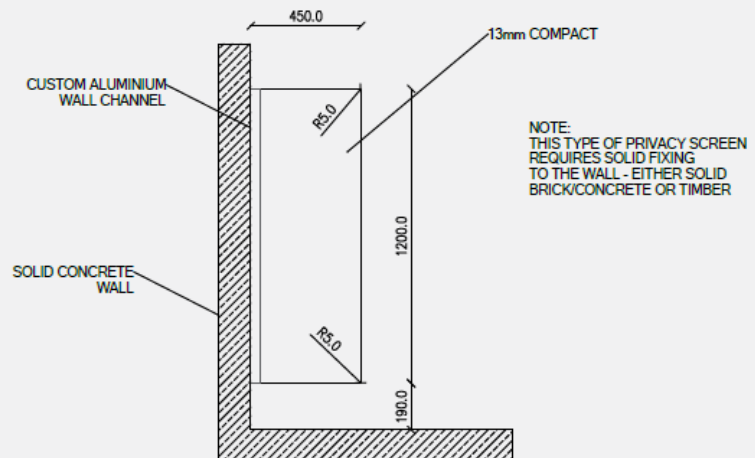

FREE STANDING

The Free Standing has a customised wall channel that allows the panel to be suspended off the FFL. They are great for between Urinals or to separate a sink from a urinal.

Design Features

- ▶ Aluminium anodised extrusion
- ▶ 304 Stainless Steel fixings
- ▶ Suitable for general privacy
- ▶ Vandal resistant