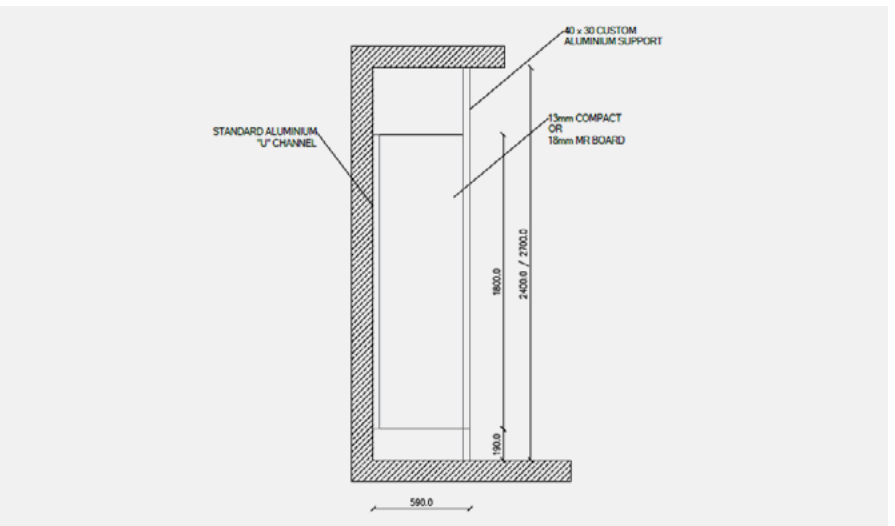

FLOOR TO CEILING FIXED

The floor to ceiling fixed allows the panel to be extra width and height giving greater privacy.

Design Features

- Aluminium anodised extrusion
- 304 Stainless Steel fixings
- Vandal resistant
- 40 x 30 custom aluminium support

Benefits

- Wide range of colours to match your partitioning system
- Easy to clean
- Floor to ceiling fixing gives extra support on larger panels