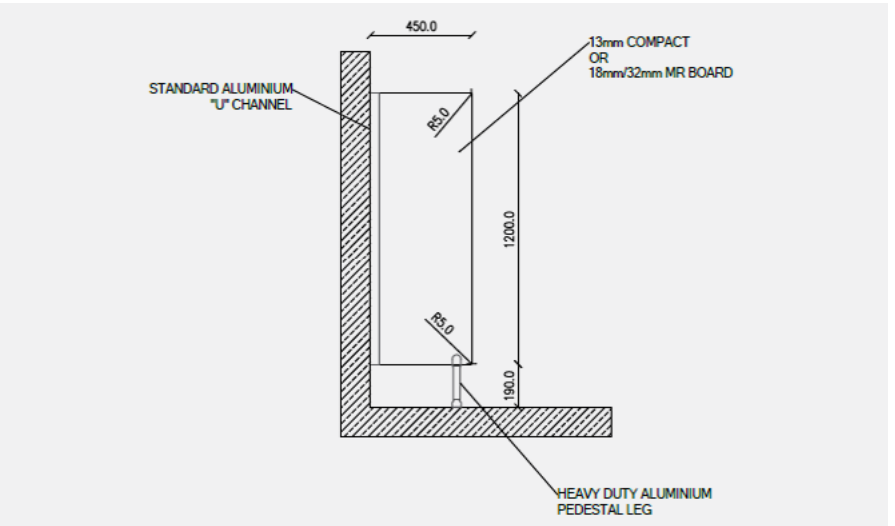

FREE STANDING

The Free Standing has a customised wall channel that allows the panel to be suspended off the FFL. They are great for between Urinals or to separate a sink from a urinal.

Design Features

- ▶ Aluminium anodised extrusion
- ▶ 304 Stainless Steel fixings
- ▶ Suitable for general privacy
- ▶ Vandal resistant

Benefits

- ▶ Wide range of colours to match your partitioning system
- ▶ Easy to clean

**Please note Black Hardware and Powdercoating may incur extra charge.*

PEDESTAL MOUNTED

The Pedestal Mounted Is a versatile screening solution providing privacy in any bathroom environment. Inclusive of a heavy-duty aluminium pedestal leg giving extra support.